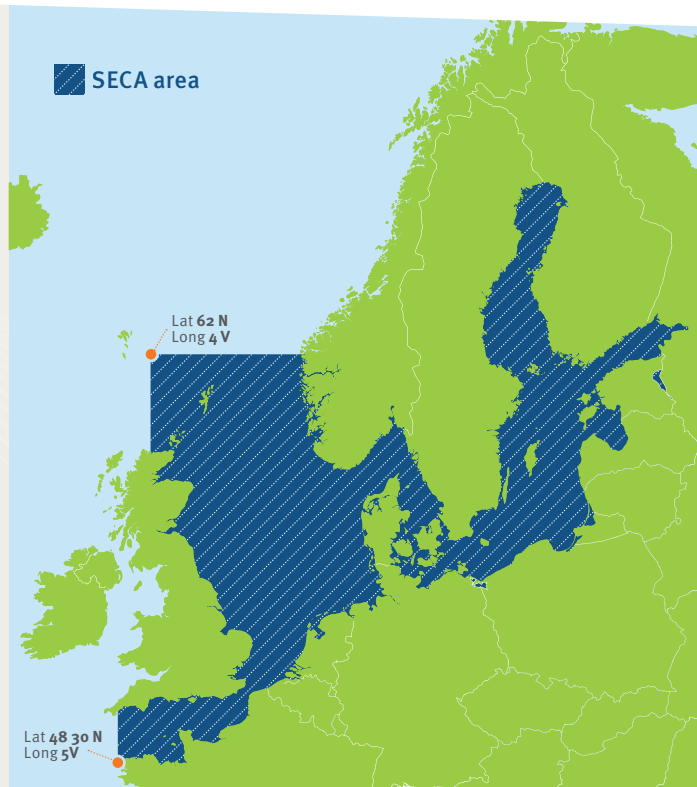

January

Sulphur Emission Fee

As previously informed, new sulphur rules are imposed on shipping lines as per 1 January 2015 in order to reduce sulphur emission by 2016 in the Sulphur Emission Area (SECA) of the Baltic Sea, the North Sea and the English Channel.

Subsequently, shipping lines are enforcing an extra fee, which we regret having to charge our customers for shipments after 1 Jan 2015. All fees are calculated after payable weight.

UK/IRELAND

UK (to/from)			
Destination	Per 100 kg EUR	Minimum fee EUR	Maximum fee EUR
Norway	0.41	4.13	74.35
Sweden	0.41	4.13	74.35
Finland	0.81	8.13	146.30
Denmark	0.31	3.08	55.49
Ireland	0.00	0.00	0.00
Continent	0.13	1.34	24.11

IRELAND (to/from)			
Destination	Per 100 kg EUR	Minimum fee EUR	Maximum fee EUR
Norway	0.41	4.13	74.35
Sweden	0.41	4.13	74.35
Finland	0.81	8.13	146.30
Denmark	0.31	3.08	55.49
UK	0.00	0.00	0.00
Continent	0.13	1.34	24.11

NORDIC COUNTRIES

DENMARK - Sjælland (to/from)			
Destination	Per 100 kg EUR	Minimum fee EUR	Maximum fee EUR
Norway	No charge		
Sweden	No charge		
Finland	0.24	2.43	43.74
Continent	0.04	0.43	7.67
UK	0.31	3.08	55.49
Ireland	0.31	3.08	55.49
Baltics, Russia, SNG	0.49	4.93	88.73

DENMARK - Jylland/Funen (to/from)			
Destination	Per 100 kg EUR	Minimum fee EUR	Maximum fee EUR
Norway	0.08	0.83	15.02
Sweden	0.18	1.82	32.78
Finland	0.56	5.56	100.10
Continent	No charge		
UK	0.31	3.08	55.49
Ireland	0.31	3.08	55.49
Baltics, Russia, SNG	0.49	4.93	88.73

SWEDEN (to/from)			
Destination	Per 100 kg EUR	Minimum fee EUR	Maximum fee EUR
Finland	0.35	3.45	62.11
Denmark	0.18	1.82	32.78
Continent	0.34	3.38	60.86
Norway	0.00	0.00	0.00
UK	0.41	4.13	74.35
Ireland	0.41	4.13	74.35
Baltics, Russia, SNG	0.37	3.71	66.85

NORWAY (to/from)			
Destination	Per 100 kg EUR	Minimum fee EUR	Maximum fee EUR
Finland	0.30	2.95	53.11
Sweden	0.00	0.00	0.00
Denmark	0.08	0.83	15.02
UK	0.41	4.13	74.35
Ireland	0.41	4.13	74.35
Baltics, Russia, SNG	0.37	3.71	66.85
Continent	0.08	0.83	15.02

FINLAND (to/from)			
Destination	Per 100 kg EUR	Minimum fee EUR	Maximum fee EUR
Norway	0.30	2.95	53.11
Sweden	0.35	3.45	62.11
Denmark	0.56	5.56	100.10
Continent	0.52	5.20	93.63
UK	0.81	8.13	146.30
Ireland	0.81	8.13	146.30