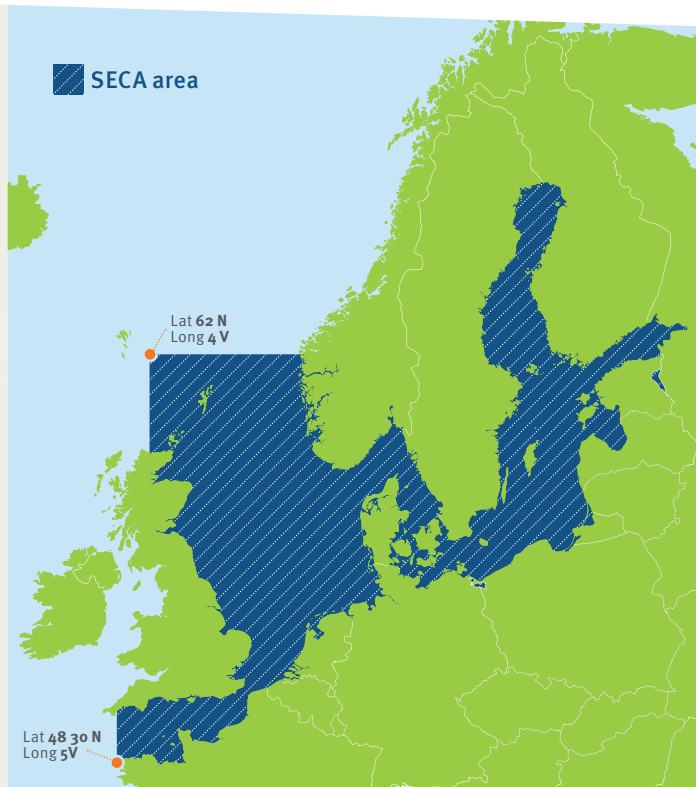

February

Sulphur Emission Fee

As previously informed, new sulphur rules are imposed on shipping lines as per 1 January 2015 in order to reduce sulphur emission by 2016 in the Sulphur Emission Area (SECA) of the Baltic Sea, the North Sea and the English Channel.

Subsequently, shipping lines are enforcing an extra fee, which we regret having to charge our customers for shipments after 1 Jan 2015. All fees are calculated after payable weight.

UK/IRELAND

UK (to/from)			
Destination	Per 100 kg EUR	Minimum fee EUR	Maximum fee EUR
Norway	0.45	4.51	81.13
Sweden	0.45	4.51	81.13
Finland	0.81	8.13	146.30
Denmark	0.34	3.44	61.96
Ireland	0.00	0.00	0.00
Continent	0.15	1.53	27.48

IRELAND (to/from)			
Destination	Per 100 kg EUR	Minimum fee EUR	Maximum fee EUR
Norway	0.45	4.51	81.13
Sweden	0.45	4.51	81.13
Finland	0.81	8.13	146.30
Denmark	0.34	3.44	61.96
UK	0.00	0.00	0.00
Continent	0.15	1.53	27.48

NORDIC COUNTRIES

DENMARK - Sjælland (to/from)			
Destination	Per 100 kg EUR	Minimum fee EUR	Maximum fee EUR
Norway	No charge		
Sweden	No charge		
Finland	0.27	2.72	48.97
Continent	0.04	0.43	7.67
UK	0.34	3.44	61.96
Ireland	0.34	3.44	61.96
Baltics, Russia, SNG	0.53	5.31	95.50

DENMARK - Jylland/Funen (to/from)			
Destination	Per 100 kg EUR	Minimum fee EUR	Maximum fee EUR
Norway	0.08	0.83	15.02
Sweden	0.18	1.82	32.78
Finland	0.56	5.56	100.10
Continent	No charge		
UK	0.34	3.44	61.96
Ireland	0.34	3.44	61.96
Baltics, Russia, SNG	0.53	5.31	95.50

SWEDEN (to/from)			
Destination	Per 100 kg EUR	Minimum fee EUR	Maximum fee EUR
Finland	0.38	3.80	68.47
Denmark	0.18	1.82	32.78
Continent	0.37	3.69	66.47
Norway	0.00	0.00	0.00
UK	0.45	4.51	81.13
Ireland	0.45	4.51	81.13
Baltics, Russia, SNG	0.43	4.27	76.95

NORWAY (to/from)			
Destination	Per 100 kg EUR	Minimum fee EUR	Maximum fee EUR
Finland	0.33	3.30	59.47
Sweden	0.00	0.00	0.00
Denmark	0.08	0.83	15.02
UK	0.45	4.51	81.13
Ireland	0.45	4.51	81.13
Baltics, Russia, SNG	0.43	4.27	76.95
Continent	0.08	0.83	15.02

FINLAND (to/from)			
Destination	Per 100 kg EUR	Minimum fee EUR	Maximum fee EUR
Norway	0.33	3.30	59.47
Sweden	0.38	3.80	68.47
Denmark (Jutland/funen)	0.56	5.56	100.10
Denmark (Sealand)	0.27	2.72	48.97
Continent	0.52	5.20	93.63
UK	0.81	8.13	146.30
Ireland	0.81	8.13	146.30