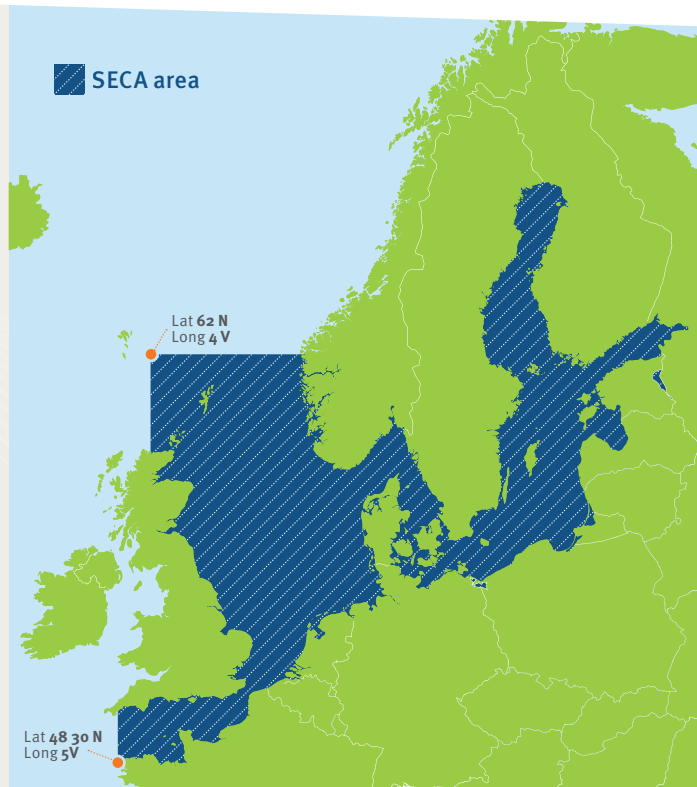

April

Sulphur Emission Fee

As previously informed, new sulphur rules are imposed on shipping lines as per 1 January 2015 in order to reduce sulphur emission by 2016 in the Sulphur Emission Area (SECA) of the Baltic Sea, the North Sea and the English Channel.

Subsequently, shipping lines are enforcing an extra fee, which we regret having to charge our customers for shipments after 1 Jan 2015. All fees are calculated after payable weight.

UK/IRELAND

UK (to/from)			
Destination	Per 100 kg EUR	Minimum fee EUR	Maximum fee EUR
Norway	0.38	3.84	69.11
Sweden	0.38	3.84	69.11
Finland	0.81	8.13	146.30
Denmark	0.29	2.95	53.03
Ireland	0.00	0.00	0.00
Continent	0.13	1.32	23.74

IRELAND (to/from)			
Destination	Per 100 kg EUR	Minimum fee EUR	Maximum fee EUR
Norway	0.38	3.84	69.11
Sweden	0.38	3.84	69.11
Finland	0.81	8.13	146.30
Denmark	0.29	2.95	53.03
UK	0.00	0.00	0.00
Continent	0.13	1.32	23.74

NORDIC COUNTRIES

DENMARK - Sjælland (to/from)			
Destination	Per 100 kg EUR	Minimum fee EUR	Maximum fee EUR
Norway	No charge		
Sweden	No charge		
Finland	0.24	2.40	43.27
Continent	0.04	0.43	7.67
UK	0.29	2.95	53.03
Ireland	0.29	2.95	53.03
Baltics, Russia, SNG	0.47	4.72	85.03

DENMARK - Jylland/Funen (to/from)			
Destination	Per 100 kg EUR	Minimum fee EUR	Maximum fee EUR
Norway	0.08	0.83	15.02
Sweden	0.18	1.82	32.78
Finland	0.56	5.56	100.10
Continent	No charge		
UK	0.29	2.95	53.03
Ireland	0.29	2.95	53.03
Baltics, Russia, SNG	0.47	4.72	85.03

SWEDEN (to/from)			
Destination	Per 100 kg EUR	Minimum fee EUR	Maximum fee EUR
Finland	0.34	3.42	61.55
Denmark	0.18	1.82	32.78
Continent	0.34	3.38	60.86
Norway	0.00	0.00	0.00
UK	0.38	3.84	69.11
Ireland	0.38	3.84	69.11
Baltics, Russia, SNG	0.37	3.67	66.10

NORWAY (to/from)			
Destination	Per 100 kg EUR	Minimum fee EUR	Maximum fee EUR
Finland	0.29	2.92	52.55
Sweden	0.00	0.00	0.00
Denmark	0.08	0.83	15.02
UK	0.38	3.84	69.11
Ireland	0.38	3.84	69.11
Baltics, Russia, SNG	0.37	3.67	66.10
Continent	0.08	0.83	15.02

FINLAND (to/from)			
Destination	Per 100 kg EUR	Minimum fee EUR	Maximum fee EUR
Norway	0.29	2.92	52.55
Sweden	0.34	3.42	61.55
Denmark (Jutland/funen)	0.56	5.56	100.10
Denmark (Sealand)	0.24	2.40	43.27
Continent	0.52	5.20	93.63
UK	0.81	8.13	146.30
Ireland	0.81	8.13	146.30